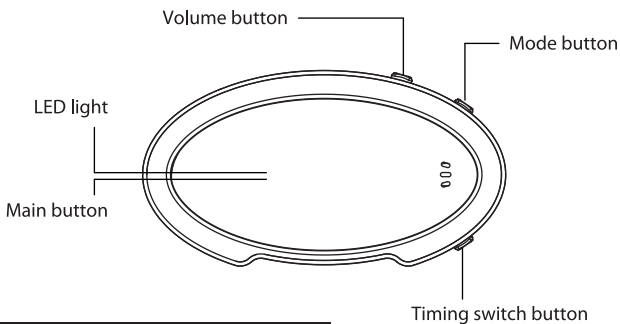

GIO-880 **GIO-881** **GIO-882** **GIO-883**

User manual for interactive toy device
with music-box and night light

GIO friends

BUTTON FUNCTION

• Volume button

• Mode button

Push the Mode button to "OFF", the music box in Turn off status; Push the Mode button to "💡", the music box in Night light mode (with warm yellow light); Push the Mode button to "🎵 + 🌙", the music box in Placate mode (with music and soft gradual light).

● Timing switch button

Push the Timing switch button to “🕒”, the Night light music box will auto turn off after 10 mins. Push the Timing switch button to “🕒”, the Night light music box will auto turn off after 20 mins. Push the Timing switch button to “🕒”, the Night light music box will auto turn off after 40 mins.

● Main button

1. When the Night light music box in Placate mode “🎵 + 💡”, long press the Main button for Turning ON/OFF. Long press to turn it on, it will come into Random play music and gradual light mode in first time. Short press again for changing music. It can turn OFF by timer, press it in midway will re-timing.
2. When the Night light music box in Night light mode “💡”, long press the Main button for Turning ON/OFF the Night light (Warm yellow light). It can turn OFF by timer, press it in midway will re-timing.