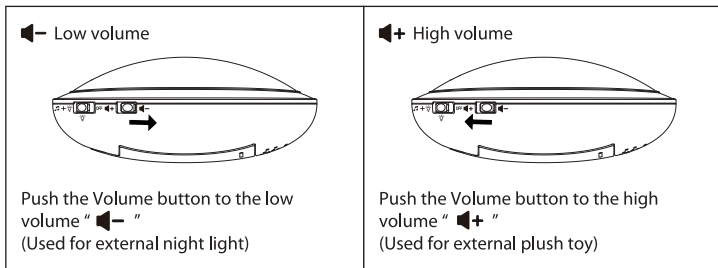

GIO-880 **GIO-881** **GIO-882** **GIO-883**

User manual for interactive toy device
with music-box and night light

GIO friends

BUTTON FUNCTION

• Volume button

• Mode button

Push the Mode button to "OFF", the music box in Turn off status; Push the Mode button to "💡", the music box in Night light mode (with warm yellow light); Push the Mode button to "🎵 + 🌙", the music box in Placate mode (with music and soft gradual light).

● Timing switch button

Push the Timing switch button to “🕒”, the Night light music box will auto turn off after 10 mins. Push the Timing switch button to “🕒”, the Night light music box will auto turn off after 20 mins. Push the Timing switch button to “🕒”, the Night light music box will auto turn off after 40 mins.