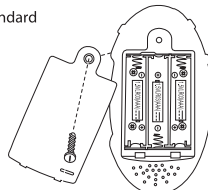

GIO-880 **GIO-881** **GIO-882** **GIO-883**

User manual for interactive toy device
with music-box and night light

GIO friends

BUTTON FUNCTION

• Volume button

• Mode button

Push the Mode button to "OFF", the music box in Turn off status; Push the Mode button to "💡", the music box in Night light mode (with warm yellow light); Push the Mode button to "🎵 + 🌙", the music box in Placate mode (with music and soft gradual light).

● Timing switch button

Push the Timing switch button to “🕒”, the Night light music box will auto turn off after 10 mins. Push the Timing switch button to “🕒”, the Night light music box will auto turn off after 20 mins. Push the Timing switch button to “🕒”, the Night light music box will auto turn off after 40 mins.

● Main button

1. When the Night light music box in Placate mode “🎵 + 💡”, long press the Main button for Turning ON/OFF. Long press to turn it on, it will come into Random play music and gradual light mode in first time. Short press again for changing music. It can turn OFF by timer, press it in midway will re-timing.
2. When the Night light music box in Night light mode “💡”, long press the Main button for Turning ON/OFF the Night light (Warm yellow light). It can turn OFF by timer, press it in midway will re-timing.

Used 3 x 1.5 V AAA battery

FUNCTIONALITY OF AN INTERACTIVE TOY DEVICE WITH MUSIC-BOX AND NIGHT LIGHT:

1. The music box included 10 soothing soft music
2. Light *Night light mode: with warm yellow light
* Placate mode: with gradual light (war yellon-green-blue)